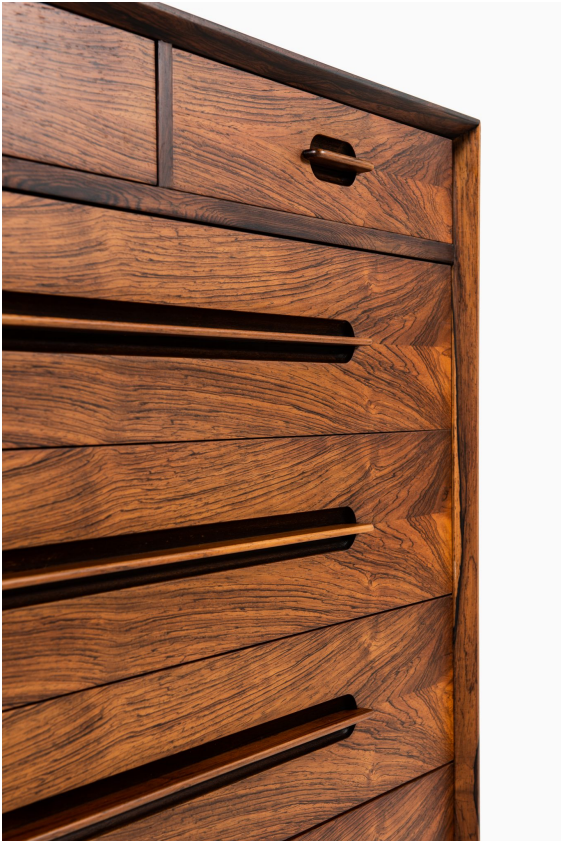

SOLD

- Very rare chest of drawers / bureau model 91 designed by Ejvind A. Johansson
- Produced by Gern møbelfabrik in Denmark
- Rosewood
- Excellent vintage condition. Restored
- 1950?s
- Mid century, Scandinavian
- Dimensions (W x D x H): 90 x 45 x 110 cm
- Price: SOLD
- Item no: 123282