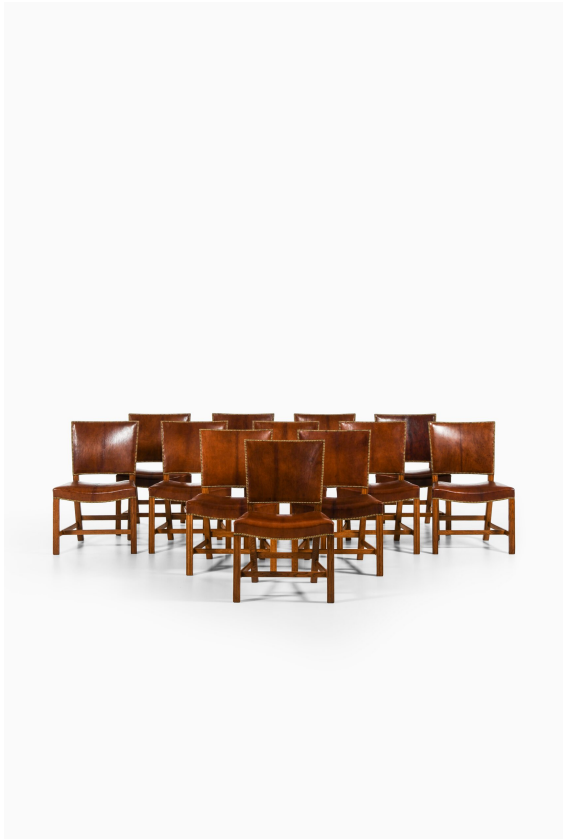

SOLD

- Very rare set of 12 dining chairs model 3758 / 'The red chair' designed by Kaare Klint
- Produced by Rud. Rasmussen cabinetmakers in Denmark
- Oak and upholstered with patinated Niger leather with brass rivets
- Good vintage condition, with signs of usage and patina
- 1927
- Mid century, Scandinavian
- Dimensions (W x D x H): 58 x 55 x 89,5 cm, SH: 45 cm
- Price: SOLD
- Item no: 138845