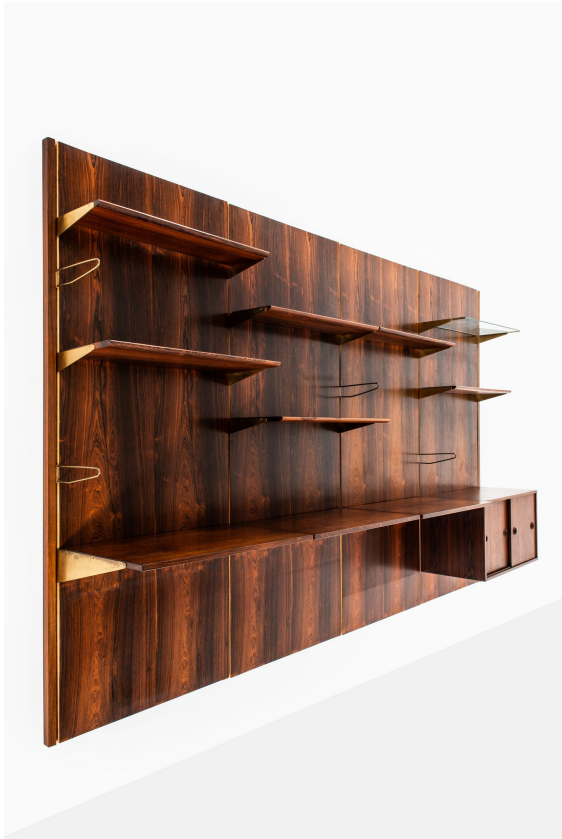

## Finn Juhl bookcase

- Rare wall-mounted bookcase designed by Finn Juhl
- Produced by Bovirke in Denmark
- Rosewood, brass, glass
- Good vintage condition, with small signs of usage and patina
- 1956
- Mid century, Scandinavian
- Dimensions (W x D x H): 322 x 49 x 200 cm
- Price: on request
- Item no: 124800