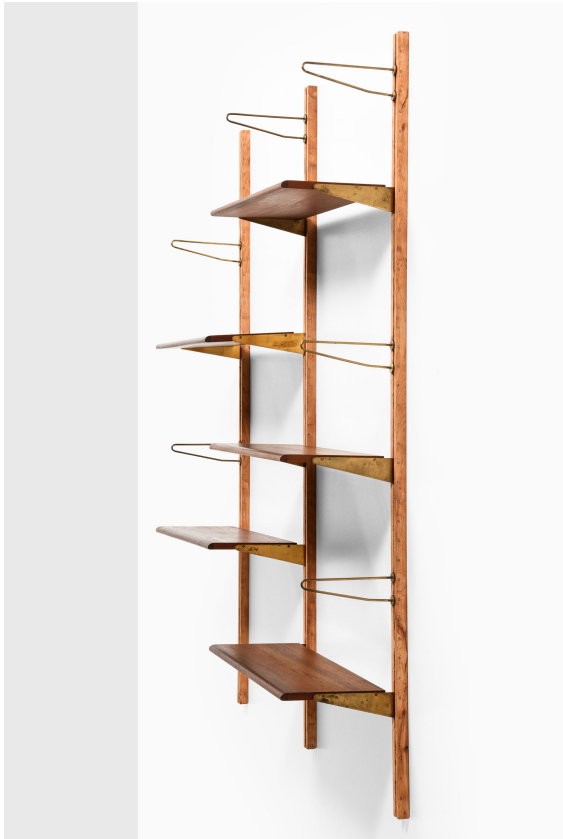

Finn Juhl bookcase

- Rare wall-mounted bookcase designed by Finn Juhl
- Produced by Bovirke in Denmark
- Teak, beech and brass
- 1956
- Mid century, Scandinavian
- Dimensions (W x D x H): 163 x 33 x 200 cm
- Price: on request
- Item no: 146964