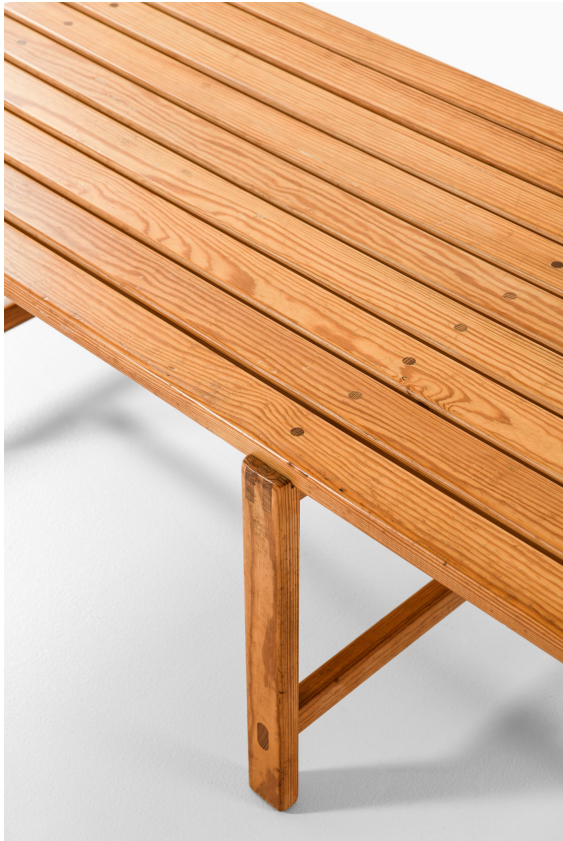

Bench

- Rare bench / side table by unknown designer
- Produced in Sweden
- Pine
- Good vintage condition, with signs of usage
- 1960?s
- Mid century, Scandinavian
- Dimensions (W x D x H): 130 x 52 x 35 cm
- Price: on request
- Item no: 133042