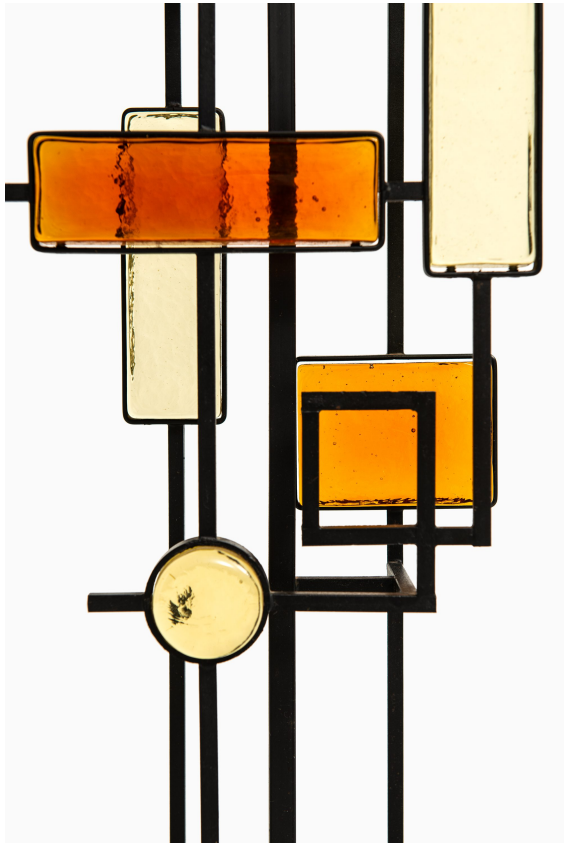

Svend Aage Holm Sørensen floor  
lamp

- Rare floor lamp / table lamp designed by Svend Aage Holm Sørensen
- Produced by Holm Sørensen & Co in Denmark
- Steel and glass
- PLEASE NOTE: This floor lamp will be sold without any lamp shade
- Good vintage condition, with small signs of usage
- 1950's
- Mid century, Scandinavian
- Dimensions (W x D x H): 50 x 50 x 100 cm
- Price: on request
- Item no: 122420